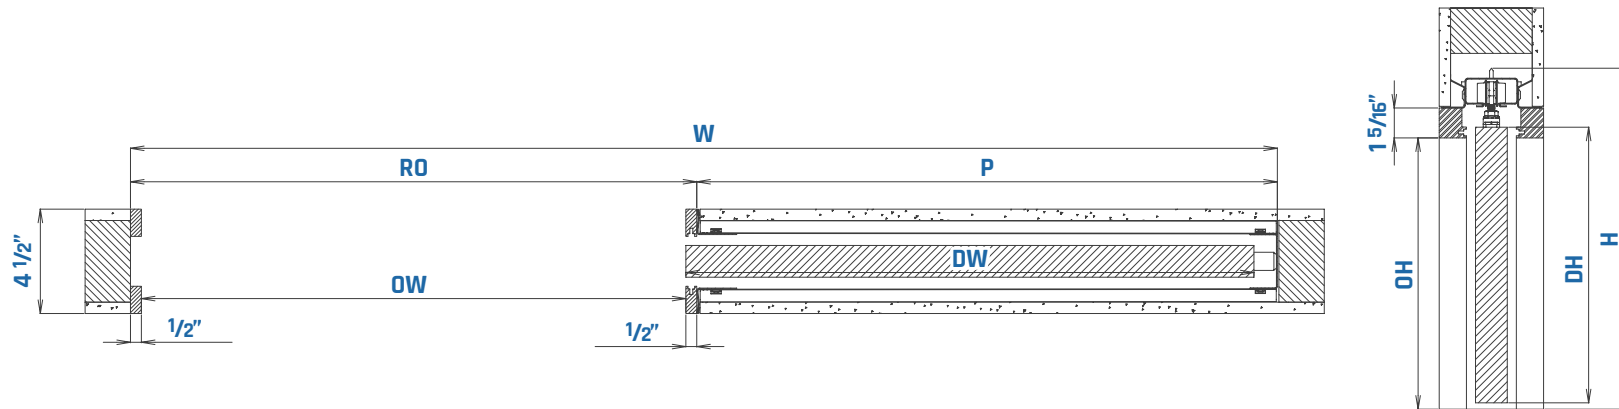

Rocket Door Frames

ROCKET POCKET US - SINGLE DOOR

SIZE CHART

| DW | DH | STUD | RO | P | W | H | OW | OH |
|-----|-----|------|---------|---------|---------|---------|---------|---------|
| 28" | 80" | 2x4 | 27 5/8" | 28 5/8" | 56 1/4" | 82 7/8" | 26 7/8" | 79 7/8" |
| 30" | 80" | 2x4 | 29 3/4" | 30 5/8" | 60 3/8" | 82 7/8" | 28 7/8" | 79 7/8" |
| 32" | 80" | 2x4 | 31 3/4" | 32 5/8" | 64 3/8" | 82 7/8" | 30 7/8" | 79 7/8" |
| 34" | 80" | 2x4 | 33 3/4" | 34 5/8" | 68 3/8" | 82 7/8" | 32 7/8" | 79 7/8" |
| 36" | 80" | 2x4 | 35 5/8" | 36 5/8" | 72 1/4" | 82 7/8" | 34 7/8" | 79 7/8" |